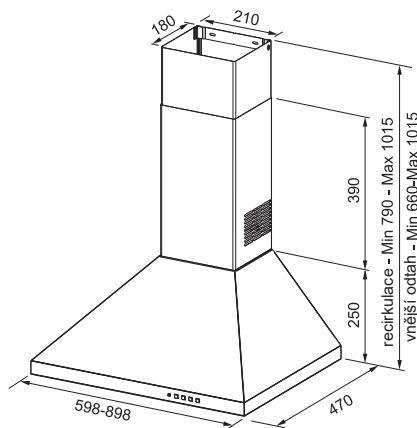

FDL 6165 XS

FDL 9165 XS

Nerez

90 cm

320.0528.016 7 623 Kč (vč. DPH)
6 300 Kč (bez DPH)
296 € (vr. DPH)

FDL 6165 XS

Nerez

60 cm